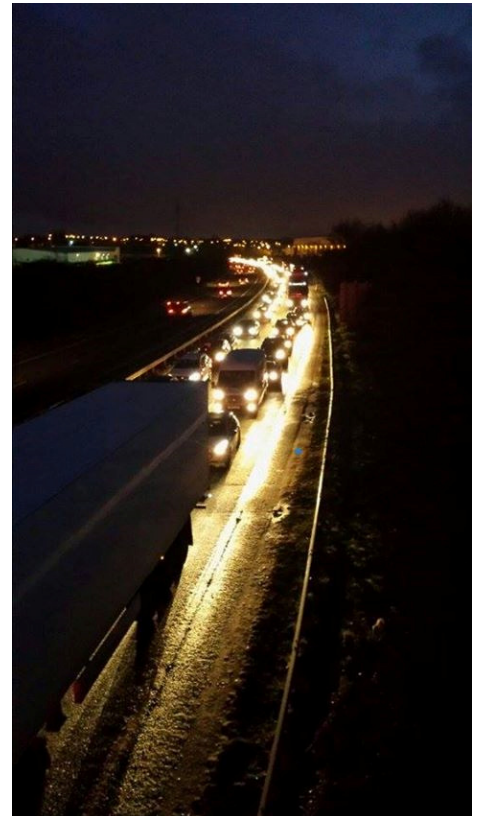

YOUR STREET IS DUE TO BECOME
NUNEATON'S WESTERN RELIEF
ROAD TO THE A444 GRIFF BYPASS

This will result in more:

TRAFFIC
ROAD
ACCIDENTS
POLLUTION
NOISE
VIBRATION
COMMUNITY
SEGREGATION

<http://bermudabridgeactiongroup.co.uk/>